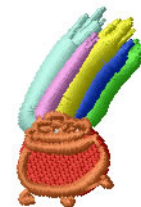

**Name:** Pot of Gold Machine Embroidery Design

**SKU:** IS01-N1258

**Brand:** Internet Stitch

**Unique Colors:** 13 (8 color Stops)

## Unique Colors

	<b>Color Name (Color Code)</b>	<b>Manufacturer - Type</b>
	Super White (1001) [No Color Selected]	madeira - rayon
	Dusty Lilac (1263) [No Color Selected]	madeira - rayon
	Crocus (286)	Exquisite - Polyester 1000m