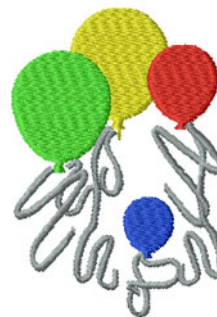

Name: Balloons Machine Embroidery Design

SKU: IS01-N1248

Brand: Internet Stitch

Unique Colors: 13 (5 color Stops)

Unique Colors

	Color Name (Color Code)	Manufacturer - Type
	Super White (1001) [No Color Selected]	madeira - rayon
	Dusty Lilac (1263) [No Color Selected]	madeira - rayon
	Crocus (286)	Exquisite - Polyester 1000m

Complete Color Sequence

#		Color Name (Color Code)	Manufacturer - Type
1		Super White (1001) [No Color Selected]	madeira - rayon
2		Super White (1001) [No Color Selected]	madeira - rayon
3		Crocus (286)	Exquisite - Polyester 1000m