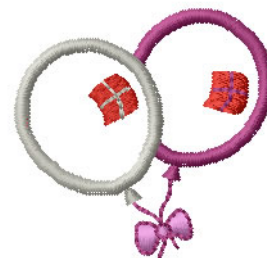

Name: Balloon Machine Embroidery Design

SKU: IS01-N1247

Brand: Internet Stitch

Unique Colors: 13 (7 color Stops)

Unique Colors

	Color Name (Color Code)	Manufacturer - Type
	Super White (1001) [No Color Selected]	madeira - rayon
	Dusty Lilac (1263) [No Color Selected]	madeira - rayon
	Crocus (286)	Exquisite - Polyester 1000m

Complete Color Sequence

#		Color Name (Color Code)	Manufacturer - Type
1		Super White (1001) [No Color Selected]	madeira - rayon
2		Super White (1001) [No Color Selected]	madeira - rayon
3		Crocus (286)	Exquisite - Polyester 1000m