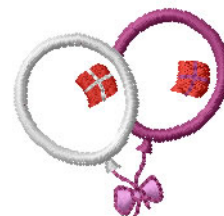

Name: Balloons Machine Embroidery Design

SKU: IS01-N1246

Brand: Internet Stitch

Unique Colors: 13 (1 color Stops)

Unique Colors

	Color Name (Color Code)	Manufacturer - Type
	Super White (1001) [No Color Selected]	madeira - rayon
	Dusty Lilac (1263) [No Color Selected]	madeira - rayon
	Crocus (286)	Exquisite - Polyester 1000m

Complete Color Sequence

#		Color Name (Color Code)	Manufacturer - Type
1		Super White (1001) [No Color Selected]	madeira - rayon
2		Super White (1001) [No Color Selected]	madeira - rayon
3		Crocus (286)	Exquisite - Polyester 1000m