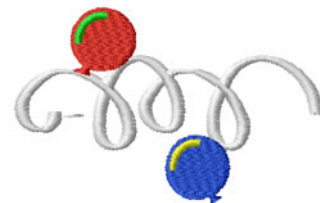

Name: Balloon And Streamer Machine
Embroidery Design

SKU: IS01-N1228

Brand: Internet Stitch

Unique Colors: 13 (5 color Stops)

Unique Colors

	Color Name (Color Code)	Manufacturer - Type
	Super White (1001) [No Color Selected]	madeira - rayon
	Dusty Lilac (1263) [No Color Selected]	madeira - rayon
	Crocus (286)	Exquisite - Polyester 1000m

Complete Color Sequence

#		Color Name (Color Code)	Manufacturer - Type
1		Super White (1001) [No Color Selected]	madeira - rayon
2		Super White (1001) [No Color Selected]	madeira - rayon
3		Crocus (286)	Exquisite - Polyester 1000m