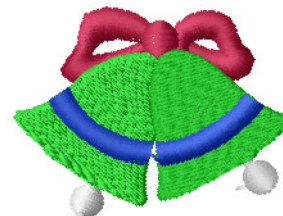

**Name:** Bell Machine Embroidery Design

**SKU:** IS01-N1209

**Brand:** Internet Stitch

**Unique Colors:** 13 (5 color Stops)

## Unique Colors

	<b>Color Name (Color Code)</b>	<b>Manufacturer - Type</b>
	Super White (1001) [No Color Selected]	madeira - rayon
	Dusty Lilac (1263) [No Color Selected]	madeira - rayon
	Crocus (286)	Exquisite - Polyester 1000m

# Complete Color Sequence

#		Color Name (Color Code)	Manufacturer - Type
1		Super White (1001) [No Color Selected]	madeira - rayon
2		Super White (1001) [No Color Selected]	madeira - rayon
3		Crocus (286)	Exquisite - Polyester 1000m