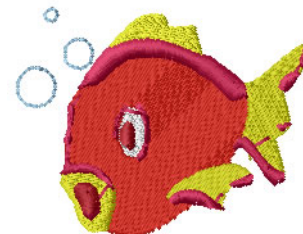

Name: Fish Bubbles Machine Embroidery Design

SKU: IS01-N1139

Brand: Internet Stitch

Unique Colors: 13 (6 color Stops)

Unique Colors

	Color Name (Color Code)	Manufacturer - Type
	Super White (1001) [No Color Selected]	madeira - rayon
	Dusty Lilac (1263) [No Color Selected]	madeira - rayon
	Crocus (286)	Exquisite - Polyester 1000m

Complete Color Sequence

#		Color Name (Color Code)	Manufacturer - Type
1		Super White (1001) [No Color Selected]	madeira - rayon
2		Super White (1001) [No Color Selected]	madeira - rayon
3		Crocus (286)	Exquisite - Polyester 1000m