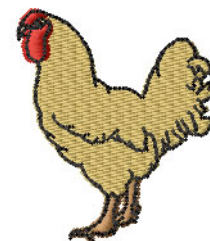

Name: Chicken Machine Embroidery Design

SKU: IS01-N1136

Brand: Internet Stitch

Unique Colors: 13 (5 color Stops)

Unique Colors

	Color Name (Color Code)	Manufacturer - Type
	Super White (1001) [No Color Selected]	madeira - rayon
	Dusty Lilac (1263) [No Color Selected]	madeira - rayon
	Crocus (286)	Exquisite - Polyester 1000m