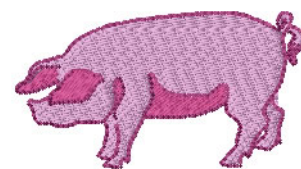

Name: Pig Machine Embroidery Design

SKU: IS01-N1126

Brand: Internet Stitch

Unique Colors: 13 (4 color Stops)

Unique Colors

	Color Name (Color Code)	Manufacturer - Type
	Super White (1001) [No Color Selected]	madeira - rayon
	Dusty Lilac (1263) [No Color Selected]	madeira - rayon
	Crocus (286)	Exquisite - Polyester 1000m

Complete Color Sequence

#		Color Name (Color Code)	Manufacturer - Type
1		Super White (1001) [No Color Selected]	madeira - rayon
2		Super White (1001) [No Color Selected]	madeira - rayon
3		Crocus (286)	Exquisite - Polyester 1000m