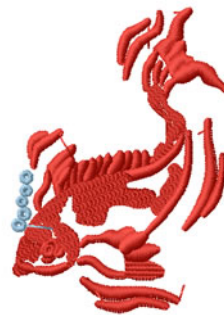

Name: Fish Machine Embroidery Design

SKU: IS01-N1125

Brand: Internet Stitch

Unique Colors: 13 (2 color Stops)

Unique Colors

| | Color Name (Color Code) | Manufacturer - Type |
|--|--|-----------------------------|
| | Super White (1001) [No Color Selected] | madeira - rayon |
| | Dusty Lilac (1263) [No Color Selected] | madeira - rayon |
| | Crocus (286) | Exquisite - Polyester 1000m |

Complete Color Sequence

| # | | Color Name (Color Code) | Manufacturer - Type |
|---|--|--|--------------------------------|
| 1 | | Super White (1001) [No Color Selected] | madeira - rayon |
| 2 | | Super White (1001) [No Color Selected] | madeira - rayon |
| 3 | | Crocus (286) | Exquisite - Polyester 1000m |