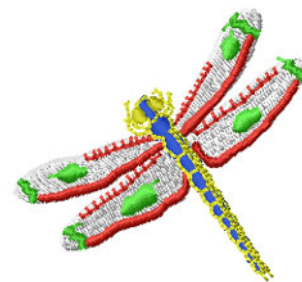

**Name:** Dragonfly Machine Embroidery Design

**SKU:** IS01-N1123

**Brand:** Internet Stitch

**Unique Colors:** 13 (5 color Stops)

# Complete Color Sequence

#		Color Name (Color Code)	Manufacturer - Type
1		Super White (1001) [No Color Selected]	madeira - rayon
2		Super White (1001) [No Color Selected]	madeira - rayon
3		Crocus (286)	Exquisite - Polyester 1000m