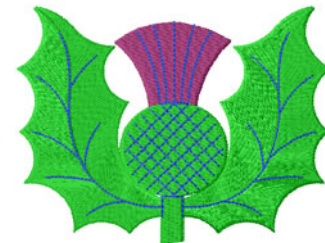

Name: Scottish Thistle

SKU: IS01-N1066

Brand: Internet Stitch

Unique Colors: 13 (3 color Stops)

Unique Colors

	Color Name (Color Code)	Manufacturer - Type
	Super White (1001) [No Color Selected]	madeira - rayon
	Dusty Lilac (1263) [No Color Selected]	madeira - rayon
	Crocus (286)	Exquisite - Polyester 1000m

Complete Color Sequence

#		Color Name (Color Code)	Manufacturer - Type
1		Super White (1001) [No Color Selected]	madeira - rayon
2		Super White (1001) [No Color Selected]	madeira - rayon
3		Crocus (286)	Exquisite - Polyester 1000m