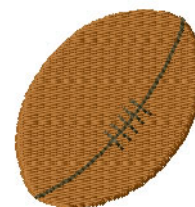

**Name:** Rugby Ball Machine Embroidery Design

**SKU:** IS01-N1056

**Brand:** Internet Stitch

**Unique Colors:** 13 (2 color Stops)

## Unique Colors

	Color Name (Color Code)	Manufacturer - Type
	Super White (1001) [No Color Selected]	madeira - rayon
	Dusty Lilac (1263) [No Color Selected]	madeira - rayon
	Crocus (286)	Exquisite - Polyester 1000m