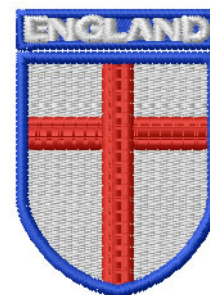

Name: England Badge Machine Embroidery Design

SKU: IS01-N1022

Brand: Internet Stitch

Unique Colors: 13 (4 color Stops)

Unique Colors

	Color Name (Color Code)	Manufacturer - Type
	Super White (1001) [No Color Selected]	madeira - rayon
	Dusty Lilac (1263) [No Color Selected]	madeira - rayon
	Crocus (286)	Exquisite - Polyester 1000m

Complete Color Sequence

#		Color Name (Color Code)	Manufacturer - Type
1		Super White (1001) [No Color Selected]	madeira - rayon
2		Super White (1001) [No Color Selected]	madeira - rayon
3		Crocus (286)	Exquisite - Polyester 1000m