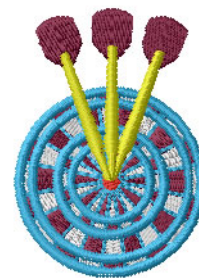

**Name:** Darts Machine Embroidery Design

**SKU:** IS01-N1018

**Brand:** Internet Stitch

**Unique Colors:** 13 (6 color Stops)

## Unique Colors

	<b>Color Name (Color Code)</b>	<b>Manufacturer - Type</b>
	Super White (1001) [No Color Selected]	madeira - rayon
	Dusty Lilac (1263) [No Color Selected]	madeira - rayon
	Crocus (286)	Exquisite - Polyester 1000m

# Complete Color Sequence

#		Color Name (Color Code)	Manufacturer - Type
1		Super White (1001) [No Color Selected]	madeira - rayon
2		Super White (1001) [No Color Selected]	madeira - rayon
3		Crocus (286)	Exquisite - Polyester 1000m