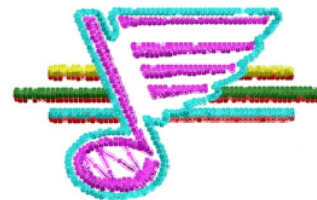

Name: Music Note Machine Embroidery Design

SKU: DS01-Music_Note

Brand: DataStitch

Unique Colors: 13 (6 color Stops)

Unique Colors

	Color Name (Color Code)	Manufacturer - Type
	Super White (1001) [No Color Selected]	madeira - rayon
	Dusty Lilac (1263) [No Color Selected]	madeira - rayon
	Crocus (286)	Exquisite - Polyester 1000m

Complete Color Sequence

#		Color Name (Color Code)	Manufacturer - Type
1		Super White (1001) [No Color Selected]	madeira - rayon
2		Super White (1001) [No Color Selected]	madeira - rayon
3		Crocus (286)	Exquisite - Polyester 1000m