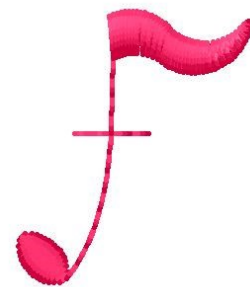

Name: Music F

SKU: GSD01-MusicRF

Brand: Grand Slam Designs

Unique Colors: 13 (1 color Stops)

Unique Colors

	Color Name (Color Code)	Manufacturer - Type
	Super White (1001) [No Color Selected]	madeira - rayon
	Dusty Lilac (1263) [No Color Selected]	madeira - rayon
	Crocus (286)	Exquisite - Polyester 1000m

Complete Color Sequence

#		Color Name (Color Code)	Manufacturer - Type
1		Super White (1001) [No Color Selected]	madeira - rayon
2		Super White (1001) [No Color Selected]	madeira - rayon
3		Crocus (286)	Exquisite - Polyester 1000m