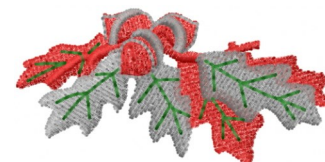

**Name:** Mistletoe Machine Embroidery Design

**SKU:** DS01-Mistletoe

**Brand:** DataStitch

**Unique Colors:** 13 (6 color Stops)

## Unique Colors

	<b>Color Name (Color Code)</b>	<b>Manufacturer - Type</b>
	Super White (1001) [No Color Selected]	madeira - rayon
	Dusty Lilac (1263) [No Color Selected]	madeira - rayon
	Crocus (286)	Exquisite - Polyester 1000m

# Complete Color Sequence

#		Color Name (Color Code)	Manufacturer - Type
1		Super White (1001) [No Color Selected]	madeira - rayon
2		Super White (1001) [No Color Selected]	madeira - rayon
3		Crocus (286)	Exquisite - Polyester 1000m