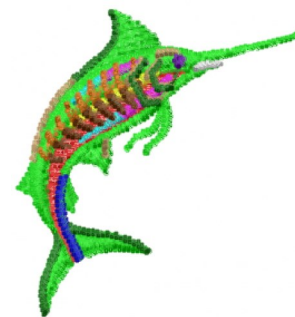

Name: Marlin Fish Machine Embroidery Design

SKU: DS01-Marlin_Fish_Two

Brand: DataStitch

Unique Colors: 13 (15 color Stops)

Unique Colors

	Color Name (Color Code)	Manufacturer - Type
	Super White (1001) [No Color Selected]	madeira - rayon
	Dusty Lilac (1263) [No Color Selected]	madeira - rayon
	Crocus (286)	Exquisite - Polyester 1000m

Complete Color Sequence

#		Color Name (Color Code)	Manufacturer - Type
1		Super White (1001) [No Color Selected]	madeira - rayon
2		Super White (1001) [No Color Selected]	madeira - rayon
3		Crocus (286)	Exquisite - Polyester 1000m