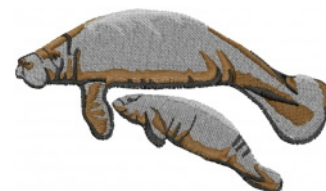

Name: Manatee with baby Machine Embroidery Design

SKU: DS01-Manatee_with_baby

Brand: DataStitch

Unique Colors: 13 (8 color Stops)

Unique Colors

	Color Name (Color Code)	Manufacturer - Type
	Super White (1001) [No Color Selected]	madeira - rayon
	Dusty Lilac (1263) [No Color Selected]	madeira - rayon
	Crocus (286)	Exquisite - Polyester 1000m

Complete Color Sequence

#		Color Name (Color Code)	Manufacturer - Type
1		Super White (1001) [No Color Selected]	madeira - rayon
2		Super White (1001) [No Color Selected]	madeira - rayon
3		Crocus (286)	Exquisite - Polyester 1000m