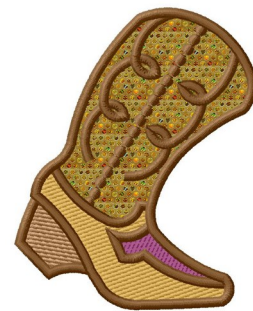

Name: Cowboy Boot Applique

SKU: GSD01-MYLAR008

Brand: Grand Slam Designs

Unique Colors: 13 (6 color Stops)

Unique Colors

	Color Name (Color Code)	Manufacturer - Type
	Super White (1001) [No Color Selected]	madeira - rayon
	Dusty Lilac (1263) [No Color Selected]	madeira - rayon
	Crocus (286)	Exquisite - Polyester 1000m

Complete Color Sequence

#		Color Name (Color Code)	Manufacturer - Type
1		Super White (1001) [No Color Selected]	madeira - rayon
2		Super White (1001) [No Color Selected]	madeira - rayon
3		Crocus (286)	Exquisite - Polyester 1000m