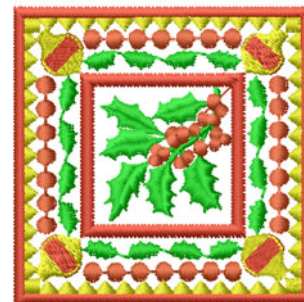

Name: Pattern Leaves Machine Embroidery Design

SKU: IS01-MW1194

Brand: Internet Stitch

Unique Colors: 13 (8 color Stops)

Unique Colors

	Color Name (Color Code)	Manufacturer - Type
	Super White (1001) [No Color Selected]	madeira - rayon
	Dusty Lilac (1263) [No Color Selected]	madeira - rayon
	Crocus (286)	Exquisite - Polyester 1000m

Complete Color Sequence

#		Color Name (Color Code)	Manufacturer - Type
1		Super White (1001) [No Color Selected]	madeira - rayon
2		Super White (1001) [No Color Selected]	madeira - rayon
3		Crocus (286)	Exquisite - Polyester 1000m