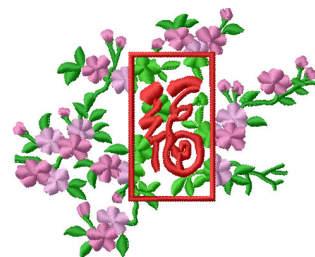

Name: Lucky Chinese Text Machine Embroidery Design

SKU: IS01-MW1193

Brand: Internet Stitch

Unique Colors: 13 (6 color Stops)

Unique Colors

| | Color Name (Color Code) | Manufacturer - Type |
|--|--|-----------------------------|
|  | Super White (1001) [No Color Selected] | madeira - rayon |
|  | Dusty Lilac (1263) [No Color Selected] | madeira - rayon |
|  | Crocus (286) | Exquisite - Polyester 1000m |