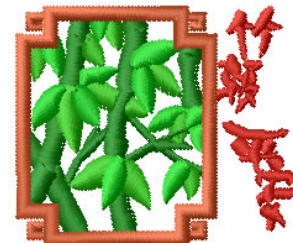

Name: Peaceful

SKU: IS01-MW1187

Brand: Internet Stitch

Unique Colors: 13 (9 color Stops)

Unique Colors

	Color Name (Color Code)	Manufacturer - Type
	Super White (1001) [No Color Selected]	madeira - rayon
	Dusty Lilac (1263) [No Color Selected]	madeira - rayon
	Crocus (286)	Exquisite - Polyester 1000m

Complete Color Sequence

#		Color Name (Color Code)	Manufacturer - Type
1		Super White (1001) [No Color Selected]	madeira - rayon
2		Super White (1001) [No Color Selected]	madeira - rayon
3		Crocus (286)	Exquisite - Polyester 1000m