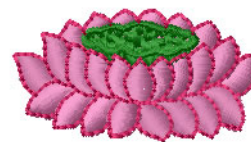

Name: Lotus Flower Machine Embroidery Design

SKU: IS01-MW1178

Brand: Internet Stitch

Unique Colors: 13 (4 color Stops)

Unique Colors

	Color Name (Color Code)	Manufacturer - Type
	Super White (1001) [No Color Selected]	madeira - rayon
	Dusty Lilac (1263) [No Color Selected]	madeira - rayon
	Crocus (286)	Exquisite - Polyester 1000m

Complete Color Sequence

#		Color Name (Color Code)	Manufacturer - Type
1		Super White (1001) [No Color Selected]	madeira - rayon
2		Super White (1001) [No Color Selected]	madeira - rayon
3		Crocus (286)	Exquisite - Polyester 1000m