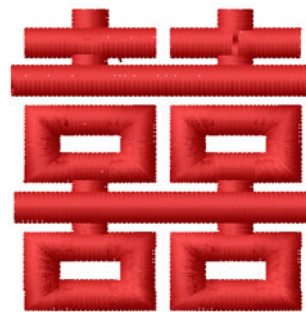

Name: Double Happiness Machine Embroidery Design

SKU: IS01-MW1169

Brand: Internet Stitch

Unique Colors: 13 (1 color Stops)

Unique Colors

	Color Name (Color Code)	Manufacturer - Type
	Super White (1001) [No Color Selected]	madeira - rayon
	Dusty Lilac (1263) [No Color Selected]	madeira - rayon
	Crocus (286)	Exquisite - Polyester 1000m

Complete Color Sequence

#		Color Name (Color Code)	Manufacturer - Type
1		Super White (1001) [No Color Selected]	madeira - rayon
2		Super White (1001) [No Color Selected]	madeira - rayon
3		Crocus (286)	Exquisite - Polyester 1000m