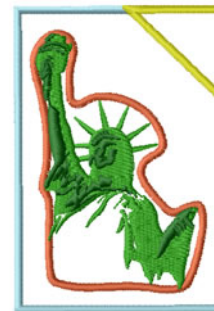

Name: Statue of Liberty Machine Embroidery Design

SKU: IS01-MW1116

Brand: Internet Stitch

Unique Colors: 13 (9 color Stops)

Unique Colors

	Color Name (Color Code)	Manufacturer - Type
	Super White (1001) [No Color Selected]	madeira - rayon
	Dusty Lilac (1263) [No Color Selected]	madeira - rayon
	Crocus (286)	Exquisite - Polyester 1000m

Complete Color Sequence

#		Color Name (Color Code)	Manufacturer - Type
1		Super White (1001) [No Color Selected]	madeira - rayon
2		Super White (1001) [No Color Selected]	madeira - rayon
3		Crocus (286)	Exquisite - Polyester 1000m