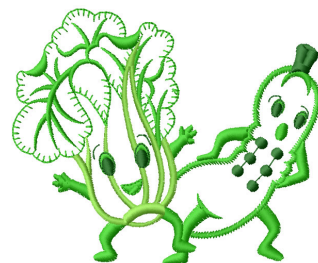

**Name:** Vegetables Machine Embroidery Design

**SKU:** IS01-MW1098

**Brand:** Internet Stitch

**Unique Colors:** 13 (9 color Stops)

## Unique Colors

	<b>Color Name (Color Code)</b>	<b>Manufacturer - Type</b>
	Super White (1001) [No Color Selected]	madeira - rayon
	Dusty Lilac (1263) [No Color Selected]	madeira - rayon
	Crocus (286)	Exquisite - Polyester 1000m