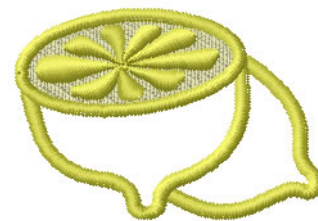

Name: Lemon Outline Machine Embroidery Design

SKU: IS01-MW1050

Brand: Internet Stitch

Unique Colors: 13 (5 color Stops)

Unique Colors

	Color Name (Color Code)	Manufacturer - Type
	Super White (1001) [No Color Selected]	madeira - rayon
	Dusty Lilac (1263) [No Color Selected]	madeira - rayon
	Crocus (286)	Exquisite - Polyester 1000m

Complete Color Sequence

#		Color Name (Color Code)	Manufacturer - Type
1		Super White (1001) [No Color Selected]	madeira - rayon
2		Super White (1001) [No Color Selected]	madeira - rayon
3		Crocus (286)	Exquisite - Polyester 1000m