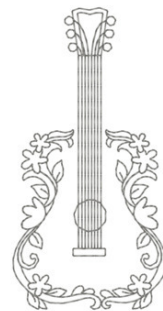

Name: Sm Floral Guitar Machine Embroidery Design

SKU: DC01-MU0214

Brand: Dakota Collectibles

Unique Colors: 13 (1 color Stops)

Unique Colors

	Color Name (Color Code)	Manufacturer - Type
	Super White (1001) [No Color Selected]	madeira - rayon
	Dusty Lilac (1263) [No Color Selected]	madeira - rayon
	Crocus (286)	Exquisite - Polyester 1000m

Complete Color Sequence

#		Color Name (Color Code)	Manufacturer - Type
1		Super White (1001) [No Color Selected]	madeira - rayon
2		Super White (1001) [No Color Selected]	madeira - rayon
3		Crocus (286)	Exquisite - Polyester 1000m