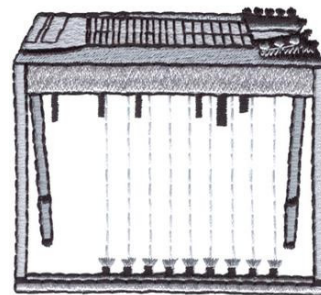

Name: Pedal Steel Guitar Machine Embroidery Design

SKU: DC01-MU0105

Brand: Dakota Collectibles

Unique Colors: 13 (4 color Stops)

Unique Colors

	Color Name (Color Code)	Manufacturer - Type
	Super White (1001) [No Color Selected]	madeira - rayon
	Dusty Lilac (1263) [No Color Selected]	madeira - rayon
	Crocus (286)	Exquisite - Polyester 1000m

Complete Color Sequence

#		Color Name (Color Code)	Manufacturer - Type
1		Super White (1001) [No Color Selected]	madeira - rayon
2		Super White (1001) [No Color Selected]	madeira - rayon
3		Crocus (286)	Exquisite - Polyester 1000m