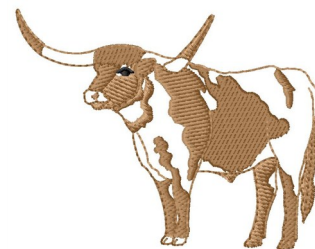

Name: Longhorn Outline Machine Embroidery Design

SKU: GSD01-MOG233

Brand: Grand Slam Designs

Unique Colors: 13 (2 color Stops)

Unique Colors

	Color Name (Color Code)	Manufacturer - Type
	Super White (1001) [No Color Selected]	madeira - rayon
	Dusty Lilac (1263) [No Color Selected]	madeira - rayon
	Crocus (286)	Exquisite - Polyester 1000m