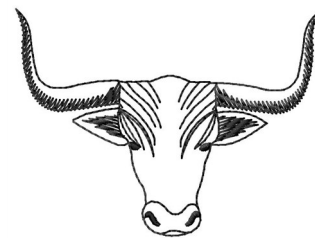

Name: Longhorns Head Machine Embroidery Design

SKU: GSD01-MOG229

Brand: Grand Slam Designs

Unique Colors: 13 (1 color Stops)

Unique Colors

	Color Name (Color Code)	Manufacturer - Type
	Super White (1001) [No Color Selected]	madeira - rayon
	Dusty Lilac (1263) [No Color Selected]	madeira - rayon
	Crocus (286)	Exquisite - Polyester 1000m