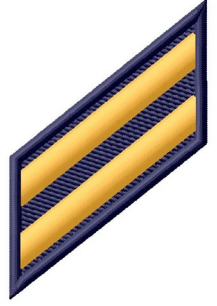

Name: Two Stripes

SKU: GSD01-MIL181

Brand: Grand Slam Designs

Unique Colors: 13 (2 color Stops)

Unique Colors

	Color Name (Color Code)	Manufacturer - Type
	Super White (1001) [No Color Selected]	madeira - rayon
	Dusty Lilac (1263) [No Color Selected]	madeira - rayon
	Crocus (286)	Exquisite - Polyester 1000m

Complete Color Sequence

#		Color Name (Color Code)	Manufacturer - Type
1		Super White (1001) [No Color Selected]	madeira - rayon
2		Super White (1001) [No Color Selected]	madeira - rayon
3		Crocus (286)	Exquisite - Polyester 1000m