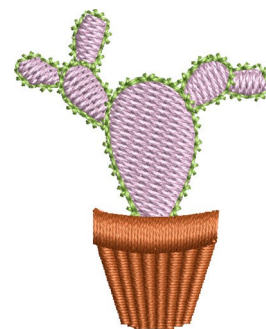

Name: Mini Cactus 9 Machine Embroidery Design

SKU: PW01-MICT09

Brand: Pat Williams

Unique Colors: 13 (3 color Stops)

Unique Colors

	Color Name (Color Code)	Manufacturer - Type
	Super White (1001) [No Color Selected]	madeira - rayon
	Dusty Lilac (1263) [No Color Selected]	madeira - rayon
	Crocus (286)	Exquisite - Polyester 1000m

Complete Color Sequence

#		Color Name (Color Code)	Manufacturer - Type
1		Super White (1001) [No Color Selected]	madeira - rayon
2		Super White (1001) [No Color Selected]	madeira - rayon
3		Crocus (286)	Exquisite - Polyester 1000m