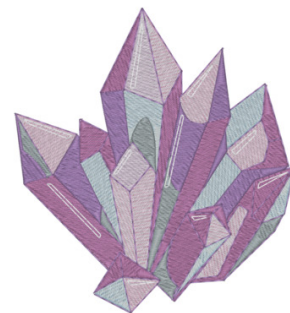

Name: Crystals Machine Embroidery Design

SKU: DC01-MI3735

Brand: Dakota Collectibles

Unique Colors: 13 (7 color Stops)

Unique Colors

	Color Name (Color Code)	Manufacturer - Type
	Super White (1001) [No Color Selected]	madeira - rayon
	Dusty Lilac (1263) [No Color Selected]	madeira - rayon
	Crocus (286)	Exquisite - Polyester 1000m

Complete Color Sequence

#		Color Name (Color Code)	Manufacturer - Type
1		Super White (1001) [No Color Selected]	madeira - rayon
2		Super White (1001) [No Color Selected]	madeira - rayon
3		Crocus (286)	Exquisite - Polyester 1000m