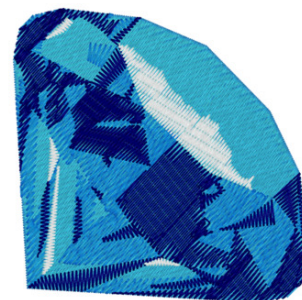

**Name:** Sapphire Machine Embroidery Design

**SKU:** DC01-MI3720

**Brand:** Dakota Collectibles

**Unique Colors:** 13 (4 color Stops)

## Unique Colors

	<b>Color Name (Color Code)</b>	<b>Manufacturer - Type</b>
	Super White (1001) [No Color Selected]	madeira - rayon
	Dusty Lilac (1263) [No Color Selected]	madeira - rayon
	Crocus (286)	Exquisite - Polyester 1000m

# Complete Color Sequence

#		Color Name (Color Code)	Manufacturer - Type
1		Super White (1001) [No Color Selected]	madeira - rayon
2		Super White (1001) [No Color Selected]	madeira - rayon
3		Crocus (286)	Exquisite - Polyester 1000m