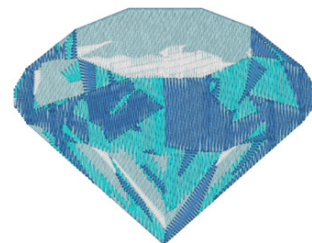

Name: Diamond Machine Embroidery Design

SKU: DC01-MI3716

Brand: Dakota Collectibles

Unique Colors: 13 (4 color Stops)

Unique Colors

	Color Name (Color Code)	Manufacturer - Type
	Super White (1001) [No Color Selected]	madeira - rayon
	Dusty Lilac (1263) [No Color Selected]	madeira - rayon
	Crocus (286)	Exquisite - Polyester 1000m

Complete Color Sequence

#		Color Name (Color Code)	Manufacturer - Type
1		Super White (1001) [No Color Selected]	madeira - rayon
2		Super White (1001) [No Color Selected]	madeira - rayon
3		Crocus (286)	Exquisite - Polyester 1000m