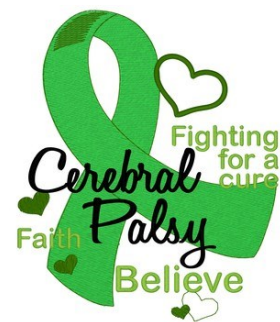

Name: Cerebral Palsy Green Ribbon Machine Embroidery Design

SKU: DC01-MI3275

Brand: Dakota Collectibles

Unique Colors: 13 (4 color Stops)

Unique Colors

	Color Name (Color Code)	Manufacturer - Type
	Super White (1001) [No Color Selected]	madeira - rayon
	Dusty Lilac (1263) [No Color Selected]	madeira - rayon
	Crocus (286)	Exquisite - Polyester 1000m