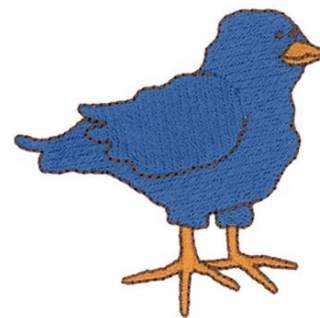

Name: Song Bird Machine Embroidery Design

SKU: DC01-MI2979

Brand: Dakota Collectibles

Unique Colors: 13 (3 color Stops)

Unique Colors

	Color Name (Color Code)	Manufacturer - Type
	Super White (1001) [No Color Selected]	madeira - rayon
	Dusty Lilac (1263) [No Color Selected]	madeira - rayon
	Crocus (286)	Exquisite - Polyester 1000m

Complete Color Sequence

#		Color Name (Color Code)	Manufacturer - Type
1		Super White (1001) [No Color Selected]	madeira - rayon
2		Super White (1001) [No Color Selected]	madeira - rayon
3		Crocus (286)	Exquisite - Polyester 1000m