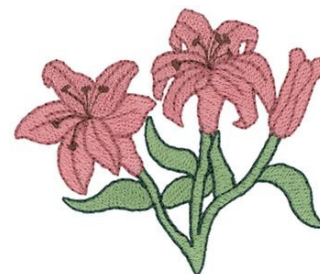

Name: Lilies Machine Embroidery Design

SKU: DC01-MI2971

Brand: Dakota Collectibles

Unique Colors: 13 (5 color Stops)

Unique Colors

	Color Name (Color Code)	Manufacturer - Type
	Super White (1001) [No Color Selected]	madeira - rayon
	Dusty Lilac (1263) [No Color Selected]	madeira - rayon
	Crocus (286)	Exquisite - Polyester 1000m

Complete Color Sequence

#		Color Name (Color Code)	Manufacturer - Type
1		Super White (1001) [No Color Selected]	madeira - rayon
2		Super White (1001) [No Color Selected]	madeira - rayon
3		Crocus (286)	Exquisite - Polyester 1000m