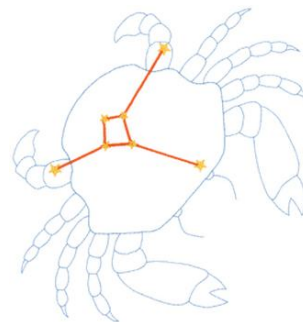

Name: Cancer Constellations Machine
Embroidery Design

SKU: DC01-MI2950

Brand: Dakota Collectibles

Unique Colors: 13 (3 color Stops)

Unique Colors

	Color Name (Color Code)	Manufacturer - Type
	Super White (1001) [No Color Selected]	madeira - rayon
	Dusty Lilac (1263) [No Color Selected]	madeira - rayon
	Crocus (286)	Exquisite - Polyester 1000m

Complete Color Sequence

#		Color Name (Color Code)	Manufacturer - Type
1		Super White (1001) [No Color Selected]	madeira - rayon
2		Super White (1001) [No Color Selected]	madeira - rayon
3		Crocus (286)	Exquisite - Polyester 1000m