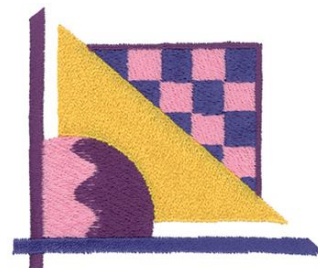

Name: Abstract Shapes Machine Embroidery Design

SKU: DC01-MI2948

Brand: Dakota Collectibles

Unique Colors: 13 (5 color Stops)

Unique Colors

	Color Name (Color Code)	Manufacturer - Type
	Super White (1001) [No Color Selected]	madeira - rayon
	Dusty Lilac (1263) [No Color Selected]	madeira - rayon
	Crocus (286)	Exquisite - Polyester 1000m

Complete Color Sequence

#		Color Name (Color Code)	Manufacturer - Type
1		Super White (1001) [No Color Selected]	madeira - rayon
2		Super White (1001) [No Color Selected]	madeira - rayon
3		Crocus (286)	Exquisite - Polyester 1000m