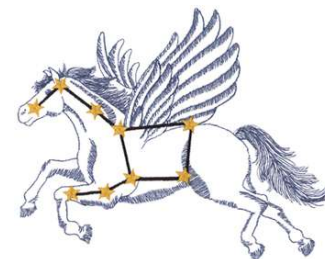

Name: Pegasus Constellation Machine
Embroidery Design

SKU: DC01-MI2916

Brand: Dakota Collectibles

Unique Colors: 13 (5 color Stops)

Unique Colors

| | Color Name (Color Code) | Manufacturer - Type |
|--|--|-----------------------------|
|  | Super White (1001) [No Color Selected] | madeira - rayon |
|  | Dusty Lilac (1263) [No Color Selected] | madeira - rayon |
|  | Crocus (286) | Exquisite - Polyester 1000m |