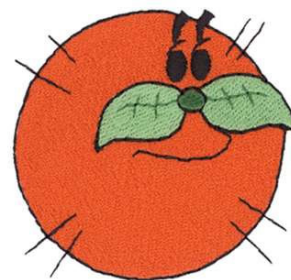

**Name:** Patcwork Orange Machine Embroidery Design

**SKU:** DC01-MI2848

**Brand:** Dakota Collectibles

**Unique Colors:** 13 (4 color Stops)

## Unique Colors

	<b>Color Name (Color Code)</b>	<b>Manufacturer - Type</b>
	Super White (1001) [No Color Selected]	madeira - rayon
	Dusty Lilac (1263) [No Color Selected]	madeira - rayon
	Crocus (286)	Exquisite - Polyester 1000m