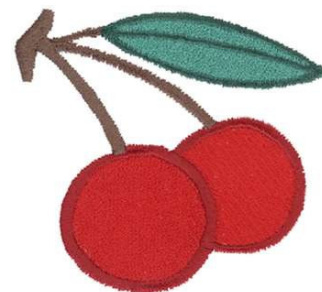

**Name:** Cherries Machine Embroidery Design

**SKU:** DC01-MI2804

**Brand:** Dakota Collectibles

**Unique Colors:** 13 (5 color Stops)

## Unique Colors

	<b>Color Name (Color Code)</b>	<b>Manufacturer - Type</b>
	Super White (1001) [No Color Selected]	madeira - rayon
	Dusty Lilac (1263) [No Color Selected]	madeira - rayon
	Crocus (286)	Exquisite - Polyester 1000m