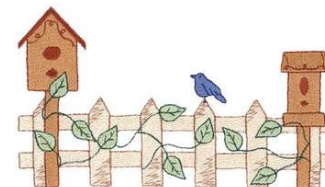

Name: Birdhouses Machine Embroidery Design

SKU: DC01-MI2790

Brand: Dakota Collectibles

Unique Colors: 13 (8 color Stops)

Unique Colors

	Color Name (Color Code)	Manufacturer - Type
	Super White (1001) [No Color Selected]	madeira - rayon
	Dusty Lilac (1263) [No Color Selected]	madeira - rayon
	Crocus (286)	Exquisite - Polyester 1000m