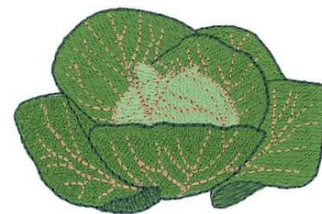

**Name:** Head Of Cabbage Machine Embroidery Design

**SKU:** DC01-MI2688

**Brand:** Dakota Collectibles

**Unique Colors:** 13 (4 color Stops)

## Unique Colors

	<b>Color Name (Color Code)</b>	<b>Manufacturer - Type</b>
	Super White (1001) [No Color Selected]	madeira - rayon
	Dusty Lilac (1263) [No Color Selected]	madeira - rayon
	Crocus (286)	Exquisite - Polyester 1000m