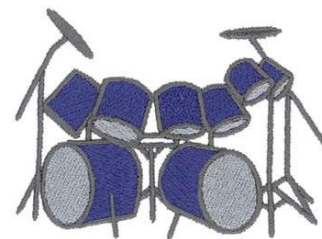

**Name:** Drum Set Machine Embroidery Design

**SKU:** DC01-MI2653

**Brand:** Dakota Collectibles

**Unique Colors:** 13 (3 color Stops)

## Unique Colors

	<b>Color Name (Color Code)</b>	<b>Manufacturer - Type</b>
	Super White (1001) [No Color Selected]	madeira - rayon
	Dusty Lilac (1263) [No Color Selected]	madeira - rayon
	Crocus (286)	Exquisite - Polyester 1000m

# Complete Color Sequence

#		Color Name (Color Code)	Manufacturer - Type
1		Super White (1001) [No Color Selected]	madeira - rayon
2		Super White (1001) [No Color Selected]	madeira - rayon
3		Crocus (286)	Exquisite - Polyester 1000m