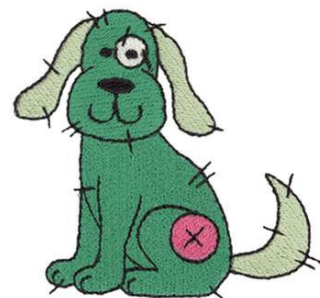

**Name:** Patchwork Puppy Machine Embroidery Design

**SKU:** DC01-MI2525

**Brand:** Dakota Collectibles

**Unique Colors:** 13 (5 color Stops)

## Unique Colors

	<b>Color Name (Color Code)</b>	<b>Manufacturer - Type</b>
	Super White (1001) [No Color Selected]	madeira - rayon
	Dusty Lilac (1263) [No Color Selected]	madeira - rayon
	Crocus (286)	Exquisite - Polyester 1000m